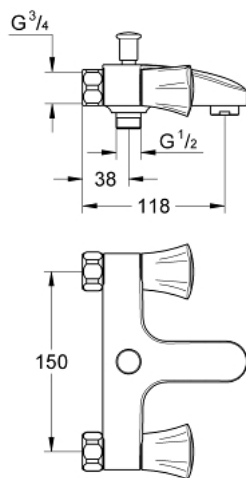

25 453 001 **COSTA L BATH MIXER 1/2"**

PRODUCT DESCRIPTION

- Colour: chrome
- wall mounted
- metal handles
- heat insulated
- screwable
- GROHE Long-Life headpart
- automatic diverter: bath/shower
- mousseur
- without connection unions
- GROHE LongLife finish

25 453 001 **COSTA L BATH MIXER 1/2"**

SPARE PARTS, junij 2007 – now

- 1: Handle (Spare part-nr. 45994000)
 - 1.1: Snap insert (Spare part-nr. 0538600M)
 - 2: Headpart 1/2" (Spare part-nr. 07146000)
 - 2.1: Sealing washer $\varnothing 6 \times \varnothing 2$ (Spare part-nr. 0128300M)
 - 2.2: O-ring $\varnothing 18.2 \times \varnothing 1.7$ (Spare part-nr. 0392400M)
 - 2.3: Seal (Spare part-nr. 0529100M)
 - 3: Screw connection 1/2" (Spare part-nr. 45044000)
 - 4: Seal (Spare part-nr. 0138600M)
 - 5: Diverter knob (Spare part-nr. 65648000)
 - 6: Diverter (Spare part-nr. 65655000)
 - 7: Non-return valve (Spare part-nr. 08565000)
 - 7: Mousseur (Spare part-nr. 13927000)
 - 8: Mousseur (Spare part-nr. 13952000)
 - 9: Screw for Costa/Avina products (Spare part-nr. 48013000)*
 - 10: Special spanner (Spare part-nr. 19377000)*
- * Optional accessories