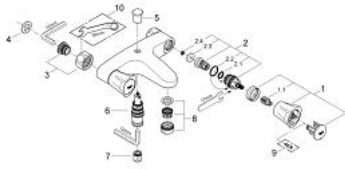

25 453 001 **COSTA L BATH MIXER 1/2"**

PRODUCT DESCRIPTION

- Colour: chrome
- wall mounted
- metal handles
- heat insulated
- screwable
- GROHE Long-Life headpart
- automatic diverter: bath/shower
- mousseur
- without connection unions
- GROHE LongLife finish

25 453 001 **COSTA L BATH MIXER 1/2"**

SPARE PARTS, junij 2007 – now

- 1: Handle (Spare part-nr. 45994000)
 - 1.1: Snap insert (Spare part-nr. 0538600M)
 - 2: Headpart 1/2" (Spare part-nr. 07146000)
 - 2.1: Sealing washer $\varnothing 6 \times \varnothing 2$ (Spare part-nr. 0128300M)
 - 2.2: O-ring $\varnothing 18.2 \times \varnothing 1.7$ (Spare part-nr. 0392400M)
 - 2.3: Seal (Spare part-nr. 0529100M)
 - 3: Screw connection 1/2" (Spare part-nr. 45044000)
 - 4: Seal (Spare part-nr. 0138600M)
 - 5: Diverter knob (Spare part-nr. 65648000)
 - 6: Diverter (Spare part-nr. 65655000)
 - 7: Non-return valve (Spare part-nr. 08565000)
 - 7: Mousseur (Spare part-nr. 13927000)
 - 8: Mousseur (Spare part-nr. 13952000)
 - 9: Screw for Costa/Avina products (Spare part-nr. 48013000)*
 - 10: Special spanner (Spare part-nr. 19377000)*
- * Optional accessories