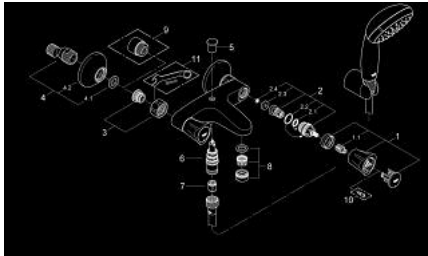

25 460 10A COSTA L BATH MIXER 1/2"

PRODUCT DESCRIPTION

- Colour: chrome
- wall mounted
- metal handles
- heat insulated
- screwable
- GROHE Long-Life headpart
- automatic diverter: bath/shower
- mousseur
- S-unions
- with shower set
- consisting of:
 - hand shower Tempesta 100, 1 spray, 9.5 l/min (27 923)
 - wall shower holder (28 605)
 - Relaxaflex hose 1500 mm 1/2" x 1/2" (28 151)
 - GROHE LongLife finish

25 460 10A **COSTA L BATH MIXER 1/2"**

SPARE PARTS, april 2017 – now

- 1: Handle (Spare part-nr. 45994000)
- 1.1: Snap insert (Spare part-nr. 0538600M)
- 2: Headpart 1/2" (Spare part-nr. 07146000)
- 2.1: Sealing washer $\varnothing 6 \times \varnothing 2$ (Spare part-nr. 0128300M)
- 2.2: O-ring $\varnothing 18.2 \times \varnothing 1.7$ (Spare part-nr. 0392400M)
- 2.3: Seal (Spare part-nr. 0529100M)
- 3: Screw connection 1/2" (Spare part-nr. 45044000)
- 4: S-union (Spare part-nr. 12075000)
- 4.1: Seal (Spare part-nr. 0138600M)
- 4.2: Escutcheon (Spare part-nr. 0221000M)
- 5: Diverter knob (Spare part-nr. 65648000)
- 6: Diverter (Spare part-nr. 65655000)
- 7: Non-return valve (Spare part-nr. 08565000)
- 8: Mousseur (Spare part-nr. 13952000)
- 9: Extension 3/4", 20 mm (Spare part-nr. 0713000M)*
- 10: Screw for Costa/Avina products (Spare part-nr. 48013000)*
- 11: Special spanner (Spare part-nr. 19377000)*