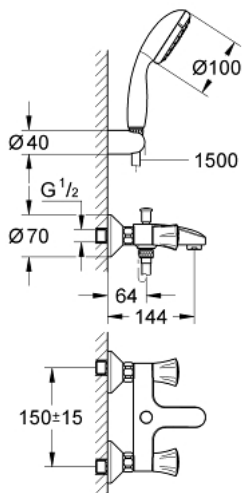

25 460 10A COSTA L BATH MIXER 1/2"

PRODUCT DESCRIPTION

- Colour: chrome
- wall mounted
- metal handles
- heat insulated
- screwable
- GROHE Long-Life headpart
- automatic diverter: bath/shower
- mousseur
- S-unions
- with shower set
- consisting of:
 - hand shower Tempesta 100, 1 spray, 9.5 l/min (27 923)
 - wall shower holder (28 605)
 - Relaxaflex hose 1500 mm 1/2" x 1/2" (28 151)
 - GROHE LongLife finish

25 460 10A **COSTA L BATH MIXER 1/2"**

SPARE PARTS, april 2017 – now

- 1: Handle (Spare part-nr. 45994000)
- 1.1: Snap insert (Spare part-nr. 0538600M)
- 2: Headpart 1/2" (Spare part-nr. 07146000)
- 2.1: Sealing washer $\varnothing 6 \times \varnothing 2$ (Spare part-nr. 0128300M)
- 2.2: O-ring $\varnothing 18.2 \times \varnothing 1.7$ (Spare part-nr. 0392400M)
- 2.3: Seal (Spare part-nr. 0529100M)
- 3: Screw connection 1/2" (Spare part-nr. 45044000)
- 4: S-union (Spare part-nr. 12075000)
- 4.1: Seal (Spare part-nr. 0138600M)
- 4.2: Escutcheon (Spare part-nr. 0221000M)
- 5: Diverter knob (Spare part-nr. 65648000)
- 6: Diverter (Spare part-nr. 65655000)
- 7: Non-return valve (Spare part-nr. 08565000)
- 8: Mousseur (Spare part-nr. 13952000)
- 9: Extension 3/4", 20 mm (Spare part-nr. 0713000M)*
- 10: Screw for Costa/Avina products (Spare part-nr. 48013000)*
- 11: Special spanner (Spare part-nr. 19377000)*