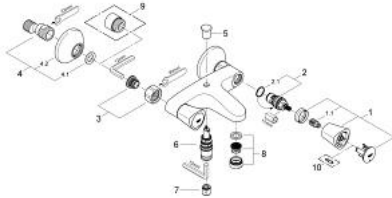

25 483 001 **COSTA S BATH MIXER 1/2"**

PRODUCT DESCRIPTION

- Colour: chrome
- wall mounted
- metal handles
- heat insulated
- screwable
- Carbodur headpart
- automatic diverter: bath/shower
- mousseur
- S-unions
- GROHE LongLife finish

25 483 001 **COSTA S BATH MIXER 1/2"**

SPARE PARTS, september 2008 – now

- 1: Handle (Spare part-nr. 45995000)
 - 1.1: Snap insert (Spare part-nr. 0538600M)
 - 2: Ceramic headpart 1/2" (Spare part-nr. 45346000)
 - 2.1: O-ring Ø 18.2 x Ø 1.7 (Spare part-nr. 0392400M)
 - 3: Screw connection 1/2" (Spare part-nr. 45044000)
 - 4: S-union (Spare part-nr. 12075000)
 - 4.1: Seal (Spare part-nr. 0138600M)
 - 4.2: Escutcheon (Spare part-nr. 0221000M)
 - 5: Diverter knob (Spare part-nr. 65648000)
 - 6: Diverter (Spare part-nr. 65655000)
 - 7: Non-return valve (Spare part-nr. 08565000)
 - 8: Mousseur (Spare part-nr. 13952000)
 - 9: Extension 3/4", 20 mm (Spare part-nr. 0713000M)*
 - 10: Screw for Costa/Avina products (Spare part-nr. 48013000)*
- * Optional accessories