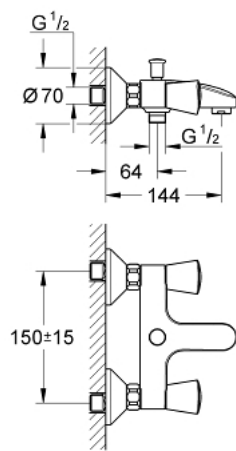

25 483 001 **COSTA S BATH MIXER 1/2"**

PRODUCT DESCRIPTION

- Colour: chrome
- wall mounted
- metal handles
- heat insulated
- screwable
- Carbodur headpart
- automatic diverter: bath/shower
- mousseur
- S-unions
- GROHE LongLife finish

25 483 001 **COSTA S BATH MIXER 1/2"**

SPARE PARTS, september 2008 – now

- 1: Handle (Spare part-nr. 45995000)
 - 1.1: Snap insert (Spare part-nr. 0538600M)
 - 2: Ceramic headpart 1/2" (Spare part-nr. 45346000)
 - 2.1: O-ring Ø 18.2 x Ø 1.7 (Spare part-nr. 0392400M)
 - 3: Screw connection 1/2" (Spare part-nr. 45044000)
 - 4: S-union (Spare part-nr. 12075000)
 - 4.1: Seal (Spare part-nr. 0138600M)
 - 4.2: Escutcheon (Spare part-nr. 0221000M)
 - 5: Diverter knob (Spare part-nr. 65648000)
 - 6: Diverter (Spare part-nr. 65655000)
 - 7: Non-return valve (Spare part-nr. 08565000)
 - 8: Mousseur (Spare part-nr. 13952000)
 - 9: Extension 3/4", 20 mm (Spare part-nr. 0713000M)*
 - 10: Screw for Costa/Avina products (Spare part-nr. 48013000)*
- * Optional accessories