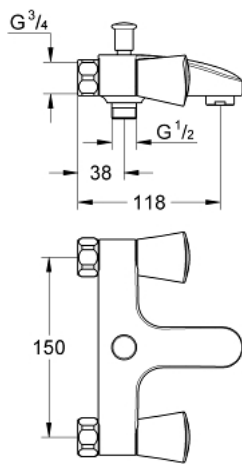

25 485 001 **COSTA S BATH MIXER 1/2"**

**PRODUCT DESCRIPTION**

- Colour: chrome
- wall mounted
- metal handles
- heat insulated
- screwable
- Carborundum headpart
- automatic diverter: bath/shower
- mousseur
- without connection unions
- GROHE LongLife finish

25 485 001 **COSTA S BATH MIXER 1/2"**

**SPARE PARTS**, september 2008 – now

- 1: Handle (Spare part-nr. 45995000)
  - 1.1: Snap insert (Spare part-nr. 0538600M)
  - 2: Ceramic headpart 1/2" (Spare part-nr. 45346000)
  - 2.1: O-ring  $\varnothing$  18.2 x  $\varnothing$  1.7 (Spare part-nr. 0392400M)
  - 3: Screw connection 1/2" (Spare part-nr. 45044000)
  - 4: Seal (Spare part-nr. 0138600M)
  - 5: Diverter knob (Spare part-nr. 65648000)
  - 6: Diverter (Spare part-nr. 65655000)
  - 7: Non-return valve (Spare part-nr. 08565000)
  - 8: Mousseur (Spare part-nr. 13952000)
  - 9: Screw for Costa/Avina products (Spare part-nr. 48013000)\*
- \* Optional accessories