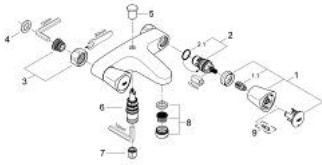

25 485 001 **COSTA S BATH MIXER 1/2"**

**PRODUCT DESCRIPTION**

- Colour: chrome
- wall mounted
- metal handles
- heat insulated
- screwable
- Carborundum headpart
- automatic diverter: bath/shower
- mousseur
- without connection unions
- GROHE LongLife finish

25 485 001 **COSTA S BATH MIXER 1/2"**

**SPARE PARTS**, september 2008 – now

- 1: Handle (Spare part-nr. 45995000)
  - 1.1: Snap insert (Spare part-nr. 0538600M)
  - 2: Ceramic headpart 1/2" (Spare part-nr. 45346000)
  - 2.1: O-ring  $\varnothing$  18.2 x  $\varnothing$  1.7 (Spare part-nr. 0392400M)
  - 3: Screw connection 1/2" (Spare part-nr. 45044000)
  - 4: Seal (Spare part-nr. 0138600M)
  - 5: Diverter knob (Spare part-nr. 65648000)
  - 6: Diverter (Spare part-nr. 65655000)
  - 7: Non-return valve (Spare part-nr. 08565000)
  - 8: Mousseur (Spare part-nr. 13952000)
  - 9: Screw for Costa/Avina products (Spare part-nr. 48013000)\*
- \* Optional accessories