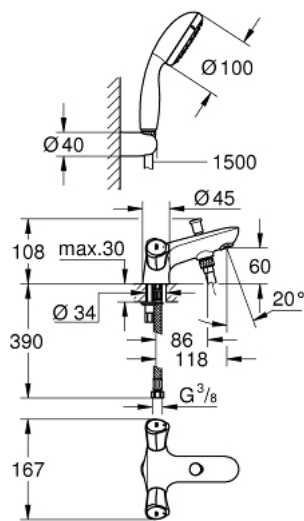

25 496 001 COSTA L BATH MIXER

PRODUCT DESCRIPTION

- Colour: chrome
- single hole installation
- metal handles
- heat insulated
- screwable
- GROHE Long-Life headpart
- automatic diverter: bath/shower
- mousseur
- flexible connection hoses
- with Relaxa shower set
- consisting of:
 - hand shower Tempesta 100, 1 spray, 9.5 l/min (27 923 000)
 - wall shower holder (28 605)
 - Relaxaflex hose 1500 mm 1/2" x 1/2" (28 151)
 - GROHE LongLife finish

25 496 001 **COSTA L BATH MIXER**

SPARE PARTS, junij 2007 – now

- 1: Handle (Spare part-nr. 45994000)
 - 1.1: Snap insert (Spare part-nr. 0538600M)
 - 2: Headpart 1/2" (Spare part-nr. 07146000)
 - 2.1: Sealing washer $\varnothing 6 \times \varnothing 2$ (Spare part-nr. 0128300M)
 - 2.2: O-ring $\varnothing 18.2 \times \varnothing 1.7$ (Spare part-nr. 0392400M)
 - 2.3: Seal (Spare part-nr. 0529100M)
 - 3: Diverter knob (Spare part-nr. 65648000)
 - 4: Diverter (Spare part-nr. 65655000)
 - 5: Shank mounting kit (Spare part-nr. 46249000)
 - 6: Mousseur (Spare part-nr. 13952000)
 - 7: Screw for Costa/Avina products (Spare part-nr. 48013000)*
- * Optional accessories