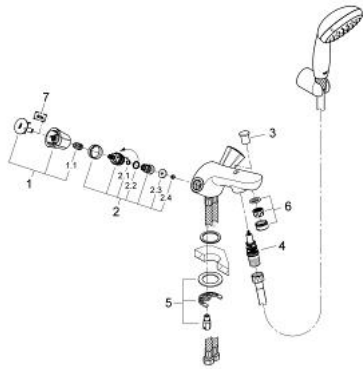

25 496 001 COSTA L BATH MIXER

PRODUCT DESCRIPTION

- Colour: chrome
- single hole installation
- metal handles
- heat insulated
- screwable
- GROHE Long-Life headpart
- automatic diverter: bath/shower
- mousseur
- flexible connection hoses
- with Relaxa shower set
- consisting of:
 - hand shower Tempesta 100, 1 spray, 9.5 l/min (27 923 000)
 - wall shower holder (28 605)
 - Relaxaflex hose 1500 mm 1/2" x 1/2" (28 151)
 - GROHE LongLife finish

25 496 001 **COSTA L BATH MIXER**

SPARE PARTS, junij 2007 – now

- 1: Handle (Spare part-nr. 45994000)
 - 1.1: Snap insert (Spare part-nr. 0538600M)
 - 2: Headpart 1/2" (Spare part-nr. 07146000)
 - 2.1: Sealing washer $\varnothing 6 \times \varnothing 2$ (Spare part-nr. 0128300M)
 - 2.2: O-ring $\varnothing 18.2 \times \varnothing 1.7$ (Spare part-nr. 0392400M)
 - 2.3: Seal (Spare part-nr. 0529100M)
 - 3: Diverter knob (Spare part-nr. 65648000)
 - 4: Diverter (Spare part-nr. 65655000)
 - 5: Shank mounting kit (Spare part-nr. 46249000)
 - 6: Mousseur (Spare part-nr. 13952000)
 - 7: Screw for Costa/Avina products (Spare part-nr. 48013000)*
- * Optional accessories