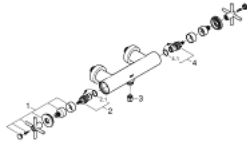

26 003 003 ATRIO SHOWER MIXER 1/2"

PRODUCT DESCRIPTION

- Colour: chrome
- wall mounted
- ceramic headparts 1/2", 90°
- GROHE LongLife finish
- shower outlet 1/2"
- integrated non-return valves in the shower outlet 1/2"
- covered S-unions
- protected against backflow
- without shower set
- with cross handles
- Two different sets of caps included. One set with "H" and "C" marking, one set without marking.

26 003 003 ATRIO SHOWER MIXER 1/2"

SPARE PARTS, oktober 2018 – now

- 1: Pair of handles (Spare part-nr. 48406000)
- 2: Ceramic headpart 1/2" (Spare part-nr. 45883000)
- 2.1: O-ring \varnothing 18.2 x \varnothing 1.7 (Spare part-nr. 0392400M)
- 3: Non-return valve (Spare part-nr. 08565000)
- 4: Ceramic headpart 1/2" (Spare part-nr. 45882000)
- 4.1: O-ring \varnothing 18.2 x \varnothing 1.7 (Spare part-nr. 0392400M)