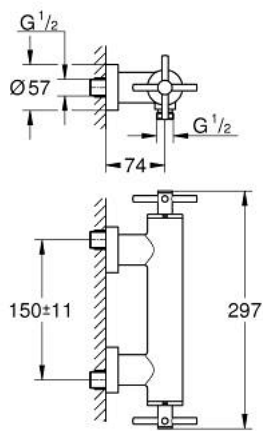

26 003 003 ATRIO SHOWER MIXER 1/2"

PRODUCT DESCRIPTION

- Colour: chrome
- wall mounted
- ceramic headparts 1/2", 90°
- GROHE LongLife finish
- shower outlet 1/2"
- integrated non-return valves in the shower outlet 1/2"
- covered S-unions
- protected against backflow
- without shower set
- with cross handles
- Two different sets of caps included. One set with "H" and "C" marking, one set without marking.

26 003 003 ATRIO SHOWER MIXER 1/2"

SPARE PARTS, oktober 2018 – now

- 1: Pair of handles (Spare part-nr. 48406000)
- 2: Ceramic headpart 1/2" (Spare part-nr. 45883000)
- 2.1: O-ring \varnothing 18.2 x \varnothing 1.7 (Spare part-nr. 0392400M)
- 3: Non-return valve (Spare part-nr. 08565000)
- 4: Ceramic headpart 1/2" (Spare part-nr. 45882000)
- 4.1: O-ring \varnothing 18.2 x \varnothing 1.7 (Spare part-nr. 0392400M)