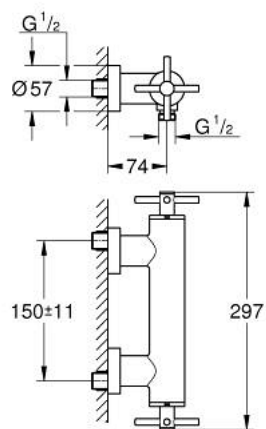

26 003 AL3 ATRIO SHOWER MIXER 1/2"

PRODUCT DESCRIPTION

- Colour: brushed hard graphite
- wall mounted
- ceramic headparts $1/2"$, 90°
- GROHE LongLife finish
- shower outlet $1/2"$
- integrated non-return valves in the shower outlet $1/2"$
- covered S-unions
- protected against backflow
- without shower set
- with cross handles
- Two different sets of caps included. One set with "H" and "C" marking, one set without marking.