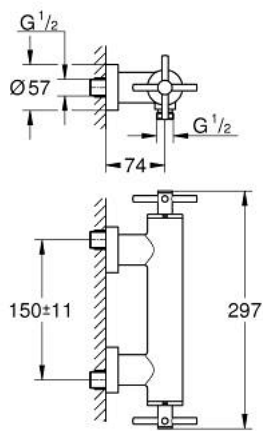

## 26 003 DA3 ATRIO SHOWER MIXER 1/2"

### PRODUCT DESCRIPTION

- Colour: warm sunset
- wall mounted
- ceramic headparts 1/2", 90°
- GROHE LongLife finish
- shower outlet 1/2"
- integrated non-return valves in the shower outlet 1/2"
- covered S-unions
- protected against backflow
- without shower set
- with cross handles
- Two different sets of caps included. One set with "H" and "C" marking, one set without marking.