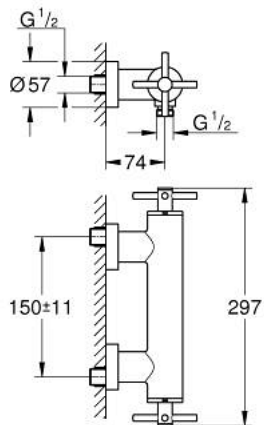

## 26 003 DC3 ATRIO SHOWER MIXER 1/2"

### PRODUCT DESCRIPTION

- Colour: supersteel
- wall mounted
- ceramic headparts  $1/2"$ ,  $90^\circ$
- GROHE LongLife finish
- shower outlet  $1/2"$
- integrated non-return valves in the shower outlet  $1/2"$
- covered S-unions
- protected against backflow
- without shower set
- with cross handles
- Two different sets of caps included. One set with "H" and "C" marking, one set without marking.

## 26 003 DC3 **ATRIO SHOWER MIXER 1/2"**

### **SPARE PARTS**, oktober 2018 – now

- 1: Pair of handles (Spare part-nr. 48406DC0)
- 2: Ceramic headpart 1/2" (Spare part-nr. 45883000)
- 2.1: O-ring  $\varnothing$  18.2 x  $\varnothing$  1.7 (Spare part-nr. 0392400M)
- 3: Non-return valve (Spare part-nr. 08565000)
- 4: Ceramic headpart 1/2" (Spare part-nr. 45882000)
- 4.1: O-ring  $\varnothing$  18.2 x  $\varnothing$  1.7 (Spare part-nr. 0392400M)