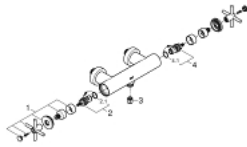

## 26 003 DC3 ATRIO SHOWER MIXER 1/2"

### PRODUCT DESCRIPTION

- Colour: supersteel
- wall mounted
- ceramic headparts  $1/2"$ ,  $90^\circ$
- GROHE LongLife finish
- shower outlet  $1/2"$
- integrated non-return valves in the shower outlet  $1/2"$
- covered S-unions
- protected against backflow
- without shower set
- with cross handles
- Two different sets of caps included. One set with "H" and "C" marking, one set without marking.

## 26 003 DC3 **ATRIO SHOWER MIXER 1/2"**

### **SPARE PARTS**, oktober 2018 – now

- 1: Pair of handles (Spare part-nr. 48406DC0)
- 2: Ceramic headpart 1/2" (Spare part-nr. 45883000)
- 2.1: O-ring  $\varnothing$  18.2 x  $\varnothing$  1.7 (Spare part-nr. 0392400M)
- 3: Non-return valve (Spare part-nr. 08565000)
- 4: Ceramic headpart 1/2" (Spare part-nr. 45882000)
- 4.1: O-ring  $\varnothing$  18.2 x  $\varnothing$  1.7 (Spare part-nr. 0392400M)