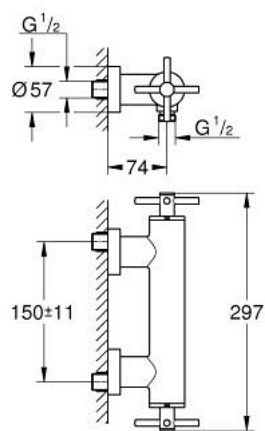

26 003 GL3 ATRIO SHOWER MIXER 1/2"

PRODUCT DESCRIPTION

- Colour: cool sunrise
- wall mounted
- ceramic headparts 1/2", 90°
- GROHE LongLife finish
- shower outlet 1/2"
- integrated non-return valves in the shower outlet 1/2"
- covered S-unions
- protected against backflow
- without shower set
- with cross handles
- Two different sets of caps included. One set with "H" and "C" marking, one set without marking.