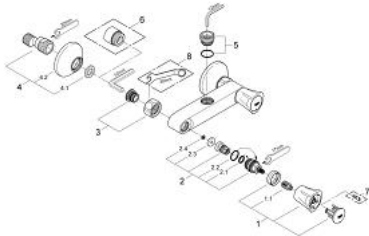

26 009 001 **COSTA L SHOWER MIXER 1/2"**

PRODUCT DESCRIPTION

- Colour: chrome
- wall mounted
- heat insulated
- metal handles
- screwable
- GROHE Long-Life headpart
- shower top outlet 3/4"
- S-unions
- GROHE LongLife finish

26 009 001 **COSTA L SHOWER MIXER 1/2"**

SPARE PARTS, junij 2007 – now

- 1: Handle (Spare part-nr. 45994000)
 - 1.1: Snap insert (Spare part-nr. 0538600M)
 - 2: Headpart 1/2" (Spare part-nr. 07146000)
 - 2.1: Sealing washer $\varnothing 6 \times \varnothing 2$ (Spare part-nr. 0128300M)
 - 2.2: O-ring $\varnothing 18.2 \times \varnothing 1.7$ (Spare part-nr. 0392400M)
 - 2.3: Seal (Spare part-nr. 0529100M)
 - 3: Screw connection 1/2" (Spare part-nr. 45044000)
 - 4: S-union (Spare part-nr. 12075000)
 - 4.1: Seal (Spare part-nr. 0138600M)
 - 4.2: Escutcheon (Spare part-nr. 0221000M)
 - 5: Connection nipple (Spare part-nr. 45332000)
 - 6: Extension 3/4", 20 mm (Spare part-nr. 0713000M)*
 - 7: Screw for Costa/Avina products (Spare part-nr. 48013000)*
 - 8: Special spanner (Spare part-nr. 19377000)*
- * Optional accessories