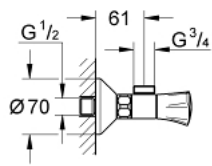

26 009 001 **COSTA L SHOWER MIXER 1/2"**

PRODUCT DESCRIPTION

- Colour: chrome
- wall mounted
- heat insulated
- metal handles
- screwable
- GROHE Long-Life headpart
- shower top outlet 3/4"
- S-unions
- GROHE LongLife finish

26 009 001 **COSTA L SHOWER MIXER 1/2"**

SPARE PARTS, junij 2007 – now

- 1: Handle (Spare part-nr. 45994000)
 - 1.1: Snap insert (Spare part-nr. 0538600M)
 - 2: Headpart 1/2" (Spare part-nr. 07146000)
 - 2.1: Sealing washer $\varnothing 6 \times \varnothing 2$ (Spare part-nr. 0128300M)
 - 2.2: O-ring $\varnothing 18.2 \times \varnothing 1.7$ (Spare part-nr. 0392400M)
 - 2.3: Seal (Spare part-nr. 0529100M)
 - 3: Screw connection 1/2" (Spare part-nr. 45044000)
 - 4: S-union (Spare part-nr. 12075000)
 - 4.1: Seal (Spare part-nr. 0138600M)
 - 4.2: Escutcheon (Spare part-nr. 0221000M)
 - 5: Connection nipple (Spare part-nr. 45332000)
 - 6: Extension 3/4", 20 mm (Spare part-nr. 0713000M)*
 - 7: Screw for Costa/Avina products (Spare part-nr. 48013000)*
 - 8: Special spanner (Spare part-nr. 19377000)*
- * Optional accessories