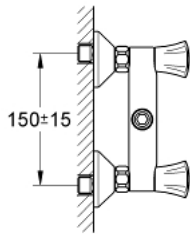

26 009 001 **COSTA L SHOWER MIXER 1/2"**

PRODUCT DESCRIPTION

- Colour: chrome
- wall mounted
- heat insulated
- metal handles
- screwable
- GROHE Long-Life headpart
- shower top outlet 3/4"
- S-unions
- GROHE LongLife finish

26 009 001 **COSTA L SHOWER MIXER 1/2"**

SPARE PARTS, junij 2007 – now

- 1: Handle (Spare part-nr. 45994000)
 - 1.1: Snap insert (Spare part-nr. 0538600M)
 - 2: Headpart 1/2" (Spare part-nr. 07146000)
 - 2.1: Sealing washer $\varnothing 6 \times \varnothing 2$ (Spare part-nr. 0128300M)
 - 2.2: O-ring $\varnothing 18.2 \times \varnothing 1.7$ (Spare part-nr. 0392400M)
 - 2.3: Seal (Spare part-nr. 0529100M)
 - 3: Screw connection 1/2" (Spare part-nr. 45044000)
 - 4: S-union (Spare part-nr. 12075000)
 - 4.1: Seal (Spare part-nr. 0138600M)
 - 4.2: Escutcheon (Spare part-nr. 0221000M)
 - 5: Connection nipple (Spare part-nr. 45332000)
 - 6: Extension 3/4", 20 mm (Spare part-nr. 0713000M)*
 - 7: Screw for Costa/Avina products (Spare part-nr. 48013000)*
 - 8: Special spanner (Spare part-nr. 19377000)*
- * Optional accessories