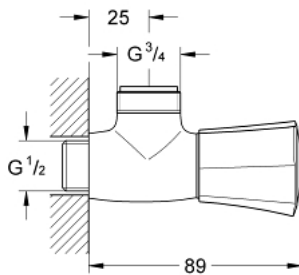

26 010 001 **COSTA L SHOWER BIBTAP, 1/2"**

PRODUCT DESCRIPTION

- Colour: chrome
- wall mounted
- metal handle
- heat insulated
- marking: blue
- GROHE Long-Life headpart
- shower outlet 3/4"
- GROHE LongLife finish

26 010 001 COSTA L SHOWER BIBTAP, 1/2"

SPARE PARTS, junij 2007 – now

1: Handle (Spare part-nr. 45994000)

1.1: Snap insert (Spare part-nr. 0538600M)

2: Headpart 1/2" (Spare part-nr. 07146000)

2.1: Sealing washer $\varnothing 6 \times \varnothing 2$ (Spare part-nr. 0128300M)

2.2: O-ring $\varnothing 18.2 \times \varnothing 1.7$ (Spare part-nr. 0392400M)

2.3: Seal (Spare part-nr. 0529100M)

3: Screw for Costa/Avina products (Spare part-nr. 48013000)*

* Optional accessories