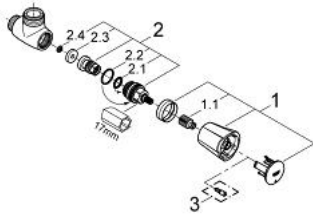

26 010 001 **COSTA L SHOWER BIBTAP, 1/2"**

PRODUCT DESCRIPTION

- Colour: chrome
- wall mounted
- metal handle
- heat insulated
- marking: blue
- GROHE Long-Life headpart
- shower outlet 3/4"
- GROHE LongLife finish

26 010 001 COSTA L SHOWER BIBTAP, 1/2"

SPARE PARTS, junij 2007 – now

1: Handle (Spare part-nr. 45994000)

1.1: Snap insert (Spare part-nr. 0538600M)

2: Headpart 1/2" (Spare part-nr. 07146000)

2.1: Sealing washer $\varnothing 6 \times \varnothing 2$ (Spare part-nr. 0128300M)

2.2: O-ring $\varnothing 18.2 \times \varnothing 1.7$ (Spare part-nr. 0392400M)

2.3: Seal (Spare part-nr. 0529100M)

3: Screw for Costa/Avina products (Spare part-nr. 48013000)*

* Optional accessories