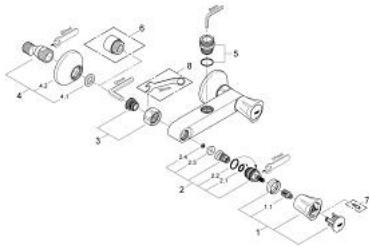

26 015 001 **COSTA L SOLID BASIN MIXER 1/2"**

PRODUCT DESCRIPTION

- Colour: chrome
- wall mounted
- metal handles
- heat insulated
- screwable
- GROHE Long-Life headpart
- S-unions
- GROHE LongLife finish

26 015 001 COSTA L SOLID BASIN MIXER 1/2"

SPARE PARTS, oktober 2009 – now

- 1: Handle (Spare part-nr. 45994000)
 - 1.1: Snap insert (Spare part-nr. 0538600M)
 - 2: Headpart 1/2" (Spare part-nr. 07146000)
 - 2.1: Sealing washer $\varnothing 6 \times \varnothing 2$ (Spare part-nr. 0128300M)
 - 2.2: O-ring $\varnothing 18.2 \times \varnothing 1.7$ (Spare part-nr. 0392400M)
 - 2.3: Seal (Spare part-nr. 0529100M)
 - 3: Screw connection 1/2" (Spare part-nr. 45044000)
 - 4: S-union (Spare part-nr. 12075000)
 - 4.1: Seal (Spare part-nr. 0138600M)
 - 4.2: Escutcheon (Spare part-nr. 0221000M)
 - 5: Nipple (Spare part-nr. 45247000)
 - 6: Extension 3/4", 20 mm (Spare part-nr. 0713000M)*
 - 7: Screw for Costa/Avina products (Spare part-nr. 48013000)*
 - 8: Special spanner (Spare part-nr. 19377000)*
- * Optional accessories