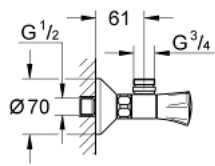

26 015 001 **COSTA L SOLID BASIN MIXER 1/2"**

PRODUCT DESCRIPTION

- Colour: chrome
- wall mounted
- metal handles
- heat insulated
- screwable
- GROHE Long-Life headpart
- S-unions
- GROHE LongLife finish

26 015 001 COSTA L SOLID BASIN MIXER 1/2"

SPARE PARTS, oktober 2009 – now

- 1: Handle (Spare part-nr. 45994000)
 - 1.1: Snap insert (Spare part-nr. 0538600M)
 - 2: Headpart 1/2" (Spare part-nr. 07146000)
 - 2.1: Sealing washer $\varnothing 6 \times \varnothing 2$ (Spare part-nr. 0128300M)
 - 2.2: O-ring $\varnothing 18.2 \times \varnothing 1.7$ (Spare part-nr. 0392400M)
 - 2.3: Seal (Spare part-nr. 0529100M)
 - 3: Screw connection 1/2" (Spare part-nr. 45044000)
 - 4: S-union (Spare part-nr. 12075000)
 - 4.1: Seal (Spare part-nr. 0138600M)
 - 4.2: Escutcheon (Spare part-nr. 0221000M)
 - 5: Nipple (Spare part-nr. 45247000)
 - 6: Extension 3/4", 20 mm (Spare part-nr. 0713000M)*
 - 7: Screw for Costa/Avina products (Spare part-nr. 48013000)*
 - 8: Special spanner (Spare part-nr. 19377000)*
- * Optional accessories