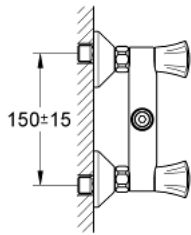

26 015 001 **COSTA L SOLID BASIN MIXER 1/2"**

PRODUCT DESCRIPTION

- Colour: chrome
- wall mounted
- metal handles
- heat insulated
- screwable
- GROHE Long-Life headpart
- S-unions
- GROHE LongLife finish

26 015 001 COSTA L SOLID BASIN MIXER 1/2"

SPARE PARTS, oktober 2009 – now

- 1: Handle (Spare part-nr. 45994000)
 - 1.1: Snap insert (Spare part-nr. 0538600M)
 - 2: Headpart 1/2" (Spare part-nr. 07146000)
 - 2.1: Sealing washer $\varnothing 6 \times \varnothing 2$ (Spare part-nr. 0128300M)
 - 2.2: O-ring $\varnothing 18.2 \times \varnothing 1.7$ (Spare part-nr. 0392400M)
 - 2.3: Seal (Spare part-nr. 0529100M)
 - 3: Screw connection 1/2" (Spare part-nr. 45044000)
 - 4: S-union (Spare part-nr. 12075000)
 - 4.1: Seal (Spare part-nr. 0138600M)
 - 4.2: Escutcheon (Spare part-nr. 0221000M)
 - 5: Nipple (Spare part-nr. 45247000)
 - 6: Extension 3/4", 20 mm (Spare part-nr. 0713000M)*
 - 7: Screw for Costa/Avina products (Spare part-nr. 48013000)*
 - 8: Special spanner (Spare part-nr. 19377000)*
- * Optional accessories