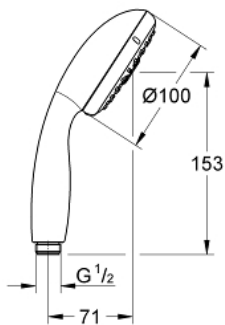

## 26 031 000 VITALIO START 100 HAND SHOWER 3 SPRAYS

### PRODUCT DESCRIPTION

- Colour: chrome
- spray patterns: GROHE Rain O<sup>2</sup>, Rain, Massage
- 9.5 l/min flow limiter
- GROHE DreamSpray - perfect spray pattern
- GROHE LongLife finish
- GROHE SpeedClean - effortless limescale removal
- Inner WaterGuide - inner insulation for surface protection
- ShockProof silicone ring prevents damages caused by shower falling
- suitable for instantaneous heater
- universal mounting system, fitting all standard shower hoses
- 5 color packaging
- min. recommended pressure 1.0 bar

26 031 000 **VITALIO START 100 HAND SHOWER 3 SPRAYS**

**SPARE PARTS**, september 2012 – now

1: Dirt strainer (Spare part-nr. 0700200M)