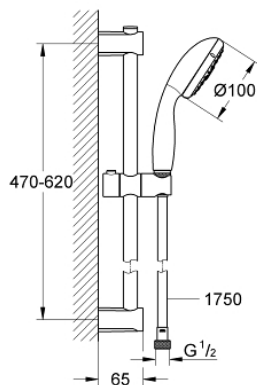

26 032 000 VITALIO START 100 SHOWER RAIL SET 3 SPRAYS

PRODUCT DESCRIPTION

- Colour: chrome
- consisting of:
 - hand shower Vitalio Start 100 3 sprays (26 031)
 - shower rail Vitalio Universal 600 mm (27 724)
 - shower hose VitalioFlex Trend 1750 mm 1/2" x 1/2" (28 742)
- 9.5 l/min flow limiter
- GROHE DreamSpray - perfect spray pattern
- GROHE LongLife finish
- Flexible Installation - 1 adjustable bracket for existing drill holes
- GROHE SpeedClean - effortless limescale removal
- Inner WaterGuide - inner insulation for surface protection
- ShockProof silicone ring prevents damages caused by shower falling
- suitable for instantaneous heater
- suitable for screwing (including screws and dowels) or gluing (GROHE QuickGlue S2 41 245 000 sold separately)
- holding force: max. 20 kg
- the specified holding capacity is valid for static (slowly applied) load and intended use only
- 5 color packaging

26 032 000 VITALIO START 100 SHOWER RAIL SET 3 SPRAYS

SPARE PARTS, september 2012 – now

1: Shower rail holder (Spare part-nr. 48095000)

2: Glide element (Spare part-nr. 12140000)

3: Shower rail holder (Spare part-nr. 48097000)

4: Dirt strainer (Spare part-nr. 0700200M)