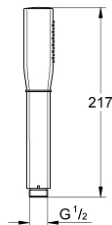

26 037 001 GRANDERA STICK HAND SHOWER 1 SPRAY

PRODUCT DESCRIPTION

- Colour: chrome
- spray pattern: Rain
- material: metal
- maximum flow rate (at 3 bar): 7.6 l/min
- GROHE DreamSpray - perfect spray pattern
- Inner WaterGuide - inner insulation for surface protection
- GROHE CoolTouch - no risk of scalding
- GROHE LongLife finish
- GROHE SpeedClean - effortless limescale removal
- suitable for instantaneous heater
- universal mounting system, fitting all standard shower hoses
- min. recommended pressure 1.0 bar

26 037 001 GRANDERA STICK HAND SHOWER 1 SPRAY

SPARE PARTS, marec 2018 – now

1: Dirt strainer (Spare part-nr. 0700200M)