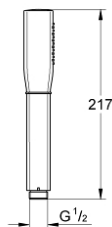

26 037 IG0 GRANDERA STICK HAND SHOWER 1 SPRAY

PRODUCT DESCRIPTION

- Colour: chrome/gold
- spray pattern: Rain
- material: metal
- maximum flow rate (at 3 bar): 7.6 l/min
- GROHE DreamSpray - perfect spray pattern
- Inner WaterGuide - inner insulation for surface protection
- GROHE CoolTouch - no risk of scalding
- GROHE LongLife finish
- GROHE SpeedClean - effortless limescale removal
- suitable for instantaneous heater
- universal mounting system, fitting all standard shower hoses
- min. recommended pressure 1.0 bar

26 037 IG0 GRANDERA STICK HAND SHOWER 1 SPRAY

SPARE PARTS, oktober 2012 – now

1: Dirt strainer (Spare part-nr. 0700200M)