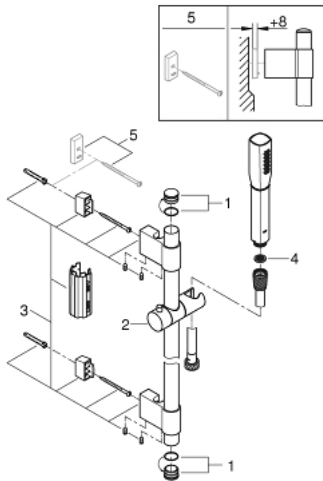

## 26 038 000 GRANDERA STICK SHOWER RAIL SET 1 SPRAY

### PRODUCT DESCRIPTION

- Colour: chrome
- consisting of:
  - Stick hand shower (26 037 000)
  - shower rail, 900 mm (27 785)
  - Rotaflex Metal Long-Life TwistStop shower hose 1750 mm (28 025)
  - 7.6 l/min flow limiter
  - GROHE DreamSpray - perfect spray pattern
  - Inner WaterGuide - inner insulation for surface protection
  - GROHE CoolTouch - no risk of scalding
  - GROHE FastFixation Plus adjustable distance between brackets for adaption to existing drilling holes
  - GROHE LongLife finish
  - GROHE SpeedClean - effortless limescale removal
- suitable for instantaneous heater

### SPARE PARTS, november 2016 – now

- 1: Cover cap (Spare part-nr. 45922000)
- 2: Glide element (Spare part-nr. 48177000)
- 3: Shower rail holder (Spare part-nr. 48333000)
- 4: Dirt strainer (Spare part-nr. 0700200M)
- 5: Compensation disc (Spare part-nr. 45914XE0)\*