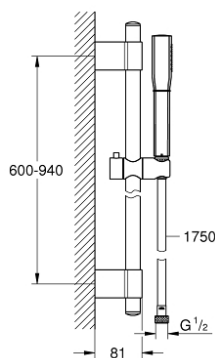

## 26 038 000 GRANDERA STICK SHOWER RAIL SET 1 SPRAY

### PRODUCT DESCRIPTION

- Colour: chrome
- consisting of:
  - Stick hand shower (26 037 000)
  - shower rail, 900 mm (27 785)
  - Rotaflex Metal Long-Life TwistStop shower hose 1750 mm (28 025)
  - 7.6 l/min flow limiter
  - GROHE DreamSpray - perfect spray pattern
  - Inner WaterGuide - inner insulation for surface protection
  - GROHE CoolTouch - no risk of scalding
  - GROHE FastFixation Plus adjustable distance between brackets for adaption to existing drilling holes
  - GROHE LongLife finish
  - GROHE SpeedClean - effortless limescale removal
- suitable for instantaneous heater