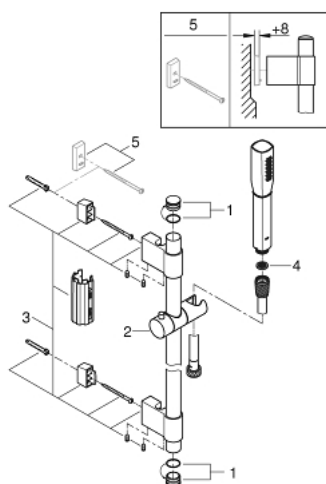

26 038 IG0 GRANDERA STICK SHOWER RAIL SET 1 SPRAY

PRODUCT DESCRIPTION

- Colour: chrome/gold
- consisting of:
 - Stick hand shower (26 037 000)
 - shower rail, 900 mm (27 785)
 - Rotaflex Metal Long-Life TwistStop shower hose 1750 mm (28 025)
 - 7.6 l/min flow limiter
 - GROHE DreamSpray - perfect spray pattern
 - Inner WaterGuide - inner insulation for surface protection
 - GROHE CoolTouch - no risk of scalding
 - GROHE FastFixation Plus adjustable distance between brackets for adaption to existing drilling holes
 - GROHE LongLife finish
 - GROHE SpeedClean - effortless limescale removal
- suitable for instantaneous heater

26 038 IG0 GRANDERA STICK SHOWER RAIL SET 1 SPRAY

SPARE PARTS, november 2016 – now

- 1: Cover cap (Spare part-nr. 45922000)
 - 2: Glide element (Spare part-nr. 48177000)
 - 3: Shower rail holder (Spare part-nr. 48333000)
 - 4: Dirt strainer (Spare part-nr. 0700200M)
 - 5: Compensation disc (Spare part-nr. 45914XE0)*
- * Optional accessories