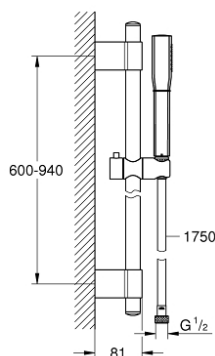

26 038 IG0 GRANDERA STICK SHOWER RAIL SET 1 SPRAY

PRODUCT DESCRIPTION

- Colour: chrome/gold
- consisting of:
 - Stick hand shower (26 037 000)
 - shower rail, 900 mm (27 785)
 - Rotaflex Metal Long-Life TwistStop shower hose 1750 mm (28 025)
 - 7.6 l/min flow limiter
 - GROHE DreamSpray - perfect spray pattern
 - Inner WaterGuide - inner insulation for surface protection
 - GROHE CoolTouch - no risk of scalding
 - GROHE FastFixation Plus adjustable distance between brackets for adaption to existing drilling holes
 - GROHE LongLife finish
 - GROHE SpeedClean - effortless limescale removal
- suitable for instantaneous heater

26 038 IG0 GRANDERA STICK SHOWER RAIL SET 1 SPRAY

SPARE PARTS, november 2016 – now

- 1: Cover cap (Spare part-nr. 45922000)
 - 2: Glide element (Spare part-nr. 48177000)
 - 3: Shower rail holder (Spare part-nr. 48333000)
 - 4: Dirt strainer (Spare part-nr. 0700200M)
 - 5: Compensation disc (Spare part-nr. 45914XE0)*
- * Optional accessories