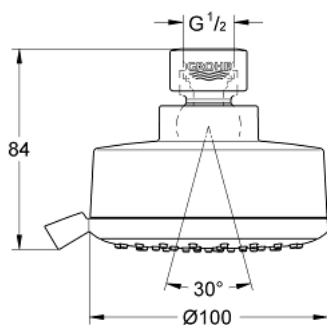

26 043 001 TEMPESTA COSMOPOLITAN 100 HEAD SHOWER 4 SPRAYS

PRODUCT DESCRIPTION

- Colour: chrome
- spray patterns: GROHE Rain O², Rain, Massage, Jet
- maximum flow rate (at 3 bar): 6.5 l/min
- ball joint ± 15° rotatable
- connection thread 1/2"
- GROHE EcoJoy - Less water, perfect flow
- GROHE DreamSpray - perfect spray pattern
- GROHE LongLife finish
- GROHE SpeedClean - effortless limescale removal
- Inner WaterGuide - inner insulation for surface protection
- suitable for instantaneous heater
- min. recommended pressure 1.0 bar

26 043 001 TEMPESTA COSMOPOLITAN 100 HEAD SHOWER 4 SPRAYS

SPARE PARTS, marec 2017 – now

1: Fibre seal \varnothing 18,5 x \varnothing 12 x 2 (Spare part-nr. 0138900M)

2: Dirt strainer (Spare part-nr. 48007000)