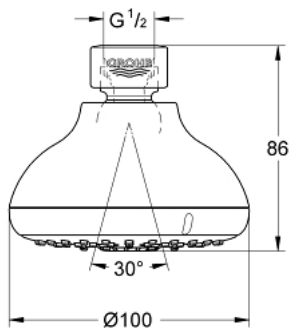

26 044 001 TEMPESTA 100 HEAD SHOWER 4 SPRAYS

PRODUCT DESCRIPTION

- Colour: chrome
- spray patterns: GROHE Rain O², Rain, Massage, Jet
- maximum flow rate (at 3 bar): 6.5 l/min
- ball joint $\pm 15^\circ$ rotatable
- connection thread 1/2"
- GROHE EcoJoy - Less water, perfect flow
- GROHE DreamSpray - perfect spray pattern
- GROHE LongLife finish
- GROHE SpeedClean - effortless limescale removal
- Inner WaterGuide - inner insulation for surface protection
- suitable for instantaneous heater
- maximum flow rate 1.75 gpm (6.6 l/min)
- min. recommended pressure 1.0 bar