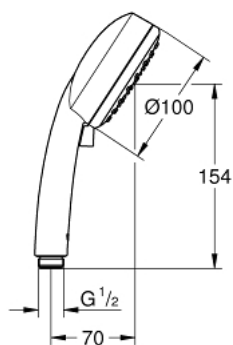

26 046 002 TEMPESTA COSMOPOLITAN 100 HAND SHOWER 2 SPRAYS

PRODUCT DESCRIPTION

- Colour: chrome
- spray patterns: Rain, Jet
- maximum flow rate (at 3 bar): 6.6 l/min
- GROHE DreamSpray - perfect spray pattern
- GROHE LongLife finish
- Inner WaterGuide - inner insulation for surface protection
- GROHE SpeedClean - effortless limescale removal
- universal mounting system, fitting all standard shower hoses
- suitable for instantaneous heater
- min. recommended pressure 1.0 bar

26 046 002 **TEMPESTA COSMOPOLITAN 100 HAND SHOWER 2 SPRAYS**

SPARE PARTS, marec 2017 – now

1: Dirt strainer (Spare part-nr. 0700200M)