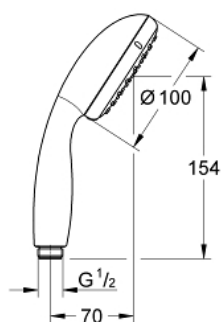

26 047 001 TEMPESTA 100 HAND SHOWER 2 SPRAYS

PRODUCT DESCRIPTION

- Colour: chrome
- spray patterns: Rain, Jet
- 6.6 l/min flow limiter
- GROHE DreamSpray - perfect spray pattern
- GROHE LongLife finish
- GROHE SpeedClean - effortless limescale removal
- Inner WaterGuide - inner insulation for surface protection
- ShockProof silicone ring prevents damages caused by shower falling
- universal mounting system, fitting all standard shower hoses
- suitable for instantaneous heater
- min. recommended pressure 1.0 bar

26 047 001 TEMPESTA 100 HAND SHOWER 2 SPRAYS

SPARE PARTS, junij 2013 – now

1: Dirt strainer (Spare part-nr. 0700200M)