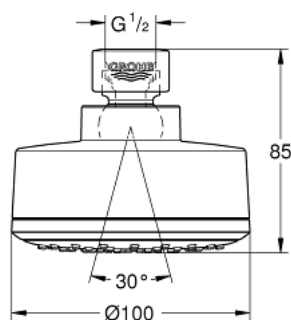

26 051 001 TEMPESTA COSMOPOLITAN 100 HEAD SHOWER 1 SPRAY

PRODUCT DESCRIPTION

- Colour: chrome
- spray pattern: Rain
- maximum flow rate (at 3 bar): 5.5 l/min
- ball joint $\pm 15^\circ$ rotatable
- connection thread $1/2"$
- GROHE EcoJoy - Less water, perfect flow
- GROHE DreamSpray - perfect spray pattern
- GROHE LongLife finish
- GROHE SpeedClean - effortless limescale removal
- Inner WaterGuide - inner insulation for surface protection
- suitable for instantaneous heater

26 051 001 TEMPESTA COSMOPOLITAN 100 HEAD SHOWER 1 SPRAY

SPARE PARTS, marec 2017 – now

1: Fibre seal Ø 18,5 x Ø 12 x 2 (Spare part-nr. 0138900M)

2: Dirt strainer (Spare part-nr. 48007000)