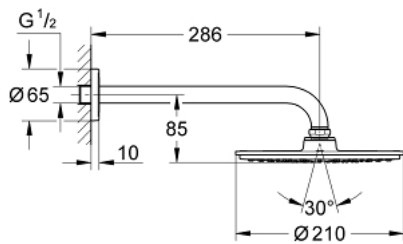

26 052 000 RAINSHOWER COSMOPOLITAN 210 HEAD SHOWER SET 286 MM, 1 SPRAY

PRODUCT DESCRIPTION

- Colour: chrome
- consisting of:
 - Rainshower Cosmopolitan 210 metal head shower (28 368 000)
 - spray pattern: Rain
 - maximum flow rate (at 3 bar): 16.5 l/min
 - shower arm Rainshower 286 mm (28 576)
- GROHE DreamSpray - perfect spray pattern
- GROHE LongLife finish
- GROHE SpeedClean - effortless limescale removal
- suitable for instantaneous heater
- starting at 0.5 bar flow pressure