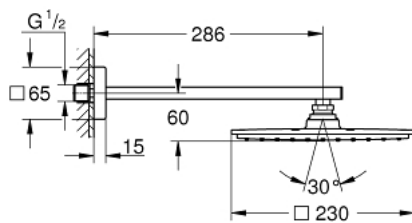

## 26 054 000 RAINSHOWER ALLURE 230 HEAD SHOWER SET 286 MM, 1 SPRAY

### PRODUCT DESCRIPTION

- Colour: chrome
- consisting of:
  - Rainshower 230 metal head shower (27 479)
  - shower arm Rainshower 286 mm (27 709)
  - GROHE DreamSpray - perfect spray pattern
  - GROHE LongLife finish
  - GROHE SpeedClean - effortless limescale removal
  - suitable for instantaneous heater
  - min. recommended pressure 1.0 bar

26 054 000 **RAINSHOWER ALLURE 230 HEAD SHOWER SET 286 MM, 1 SPRAY**

**SPARE PARTS**, november 2012 – now

1: Spare part set (Spare part-nr. 45933000)