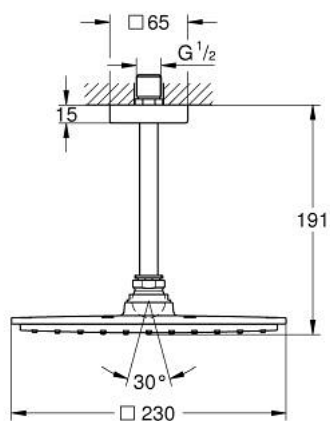

26 055 000 RAINSHOWER ALLURE 230 HEAD SHOWER SET CEILING 154 MM, 1 SPRAY

PRODUCT DESCRIPTION

- Colour: chrome
- consisting of:
 - Rainshower 230 metal head shower (27 479)
 - shower arm Rainshower ceiling 154 mm (27 711)
 - GROHE DreamSpray - perfect spray pattern
 - GROHE LongLife finish
 - GROHE SpeedClean - effortless limescale removal
 - suitable for instantaneous heater

26 055 000 **RAINSHOWER ALLURE 230 HEAD SHOWER SET CEILING 154 MM, 1 SPRAY**

SPARE PARTS, november 2012 – now

1: Spare part set (Spare part-nr. 45933000)