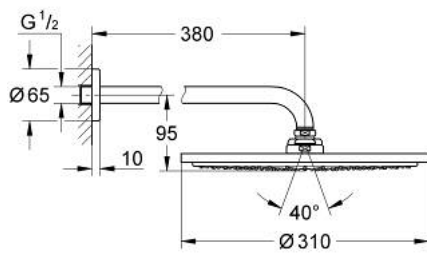

26 056 000 RAINSHOWER COSMOPOLITAN 310 HEAD SHOWER SET 380 MM, 1 SPRAY

PRODUCT DESCRIPTION

- Colour: chrome
- consisting of:
 - Rainshower Cosmopolitan 310 metal head shower (27 477)
 - spray pattern: Rain
 - maximum flow rate (at 3 bar): 12.5 l/min
 - shower arm Rainshower 380 mm (28 361)
- GROHE DreamSpray - perfect spray pattern
- GROHE LongLife finish
- GROHE SpeedClean - effortless limescale removal
- suitable for instantaneous heater

26 056 000 **RAINSHOWER COSMOPOLITAN 310 HEAD SHOWER SET 380 MM, 1 SPRAY**

SPARE PARTS, november 2012 – now

1: Escutcheon (Spare part-nr. 11741000)

2: Spare part set (Spare part-nr. 45933000)