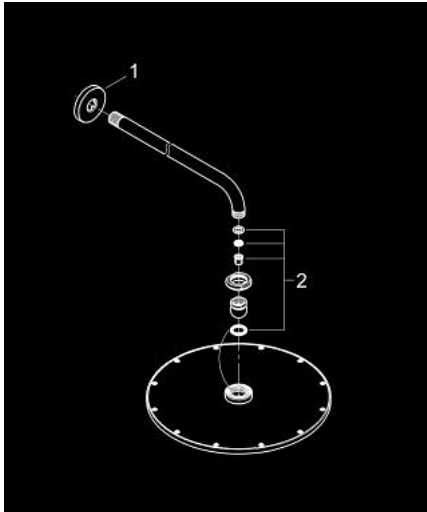

26 056 000 RAINSHOWER COSMOPOLITAN 310 HEAD SHOWER SET 380 MM, 1 SPRAY

PRODUCT DESCRIPTION

- Colour: chrome
- consisting of:
 - Rainshower Cosmopolitan 310 metal head shower (27 477)
 - spray pattern: Rain
 - maximum flow rate (at 3 bar): 12.5 l/min
 - shower arm Rainshower 380 mm (28 361)
- GROHE DreamSpray - perfect spray pattern
- GROHE LongLife finish
- GROHE SpeedClean - effortless limescale removal
- suitable for instantaneous heater

26 056 000 **RAINSHOWER COSMOPOLITAN 310 HEAD SHOWER SET 380 MM, 1 SPRAY**

SPARE PARTS, november 2012 – now

1: Escutcheon (Spare part-nr. 11741000)

2: Spare part set (Spare part-nr. 45933000)