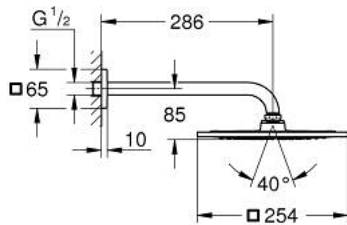

26 060 000 **RAINSHOWER F-SERIES 10" 254 X 254 HEAD SHOWER SET 286 MM, 1 SPRAY**

PRODUCT DESCRIPTION

- Colour: chrome
- consisting of:
 - head shower Rainshower F-Series 10" (27 271)
 -
 - shower arm Rainshower 286 mm (27 488)
- GROHE DreamSpray - perfect spray pattern
- GROHE LongLife finish
- GROHE SpeedClean - effortless limescale removal
- suitable for instantaneous heater

26 060 000 **RAINSHOWER F-SERIES 10" 254 X 254 HEAD SHOWER SET 286 MM, 1 SPRAY**

SPARE PARTS, november 2012 – now

1: Escutcheon (Spare part-nr. 48118000)

2: Spare part set (Spare part-nr. 45933000)