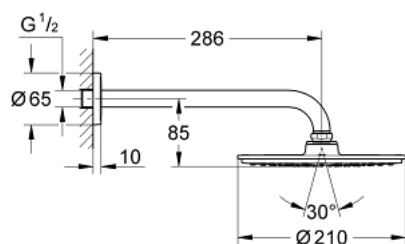

26 062 000 RAINSHOWER COSMOPOLITAN 210 HEAD SHOWER SET 286 MM, 1 SPRAY

PRODUCT DESCRIPTION

- Colour: chrome
- consisting of:
 - head shower Rainshower Cosmopolitan 210 (28 373)
 - material: metal
 - spray pattern: Rain
 - maximum flow rate (at 3 bar): 8.5 l/min
 - shower arm Rainshower 286 mm (28 576)
- GROHE EcoJoy - Less water, perfect flow
- GROHE DreamSpray - perfect spray pattern
- GROHE LongLife finish
- GROHE SpeedClean - effortless limescale removal
- starting at 0.5 bar flow pressure
- min. recommended pressure 1.0 bar

26 062 000 **RAINSHOWER COSMOPOLITAN 210 HEAD SHOWER SET 286 MM, 1 SPRAY**

SPARE PARTS, november 2012 – now

1: Escutcheon (Spare part-nr. 11741000)

2: Spare part set (Spare part-nr. 45933000)