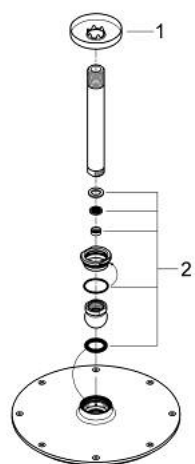

26 063 000 RAINSHOWER COSMOPOLITAN 210 HEAD SHOWER SET CEILING 142 MM, 1 SPRAY

PRODUCT DESCRIPTION

- Colour: chrome
- consisting of:
 - head shower Rainshower Cosmopolitan 210 (28 373)
 - material: metal
 - spray pattern: Rain
 - maximum flow rate (at 3 bar): 8.5 l/min
- Rainshower shower arm ceiling 142 mm (28 724)
- GROHE EcoJoy - Less water, perfect flow
- GROHE DreamSpray - perfect spray pattern
- GROHE LongLife finish
- GROHE SpeedClean - effortless limescale removal
- starting at 0.5 bar flow pressure

26 063 000 **RAINSHOWER COSMOPOLITAN 210 HEAD SHOWER SET CEILING 142 MM, 1
SPRAY**

SPARE PARTS, november 2012 – now

1: Escutcheon (Spare part-nr. 11741000)

2: Spare part set (Spare part-nr. 48185000)