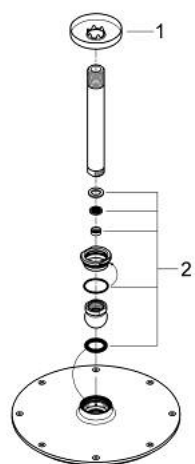

## 26 063 000 RAINSHOWER COSMOPOLITAN 210 HEAD SHOWER SET CEILING 142 MM, 1 SPRAY

### PRODUCT DESCRIPTION

- Colour: chrome
- consisting of:
  - head shower Rainshower Cosmopolitan 210 (28 373)
  - material: metal
  - spray pattern: Rain
  - maximum flow rate (at 3 bar): 8.5 l/min
- Rainshower shower arm ceiling 142 mm (28 724)
- GROHE DreamSpray - perfect spray pattern
- GROHE LongLife finish
- GROHE SpeedClean - effortless limescale removal
- starting at 0.5 bar flow pressure

26 063 000 **RAINSHOWER COSMOPOLITAN 210 HEAD SHOWER SET CEILING 142 MM, 1  
SPRAY**

**SPARE PARTS**, november 2012 – now

1: Escutcheon (Spare part-nr. 11741000)

2: Spare part set (Spare part-nr. 48185000)