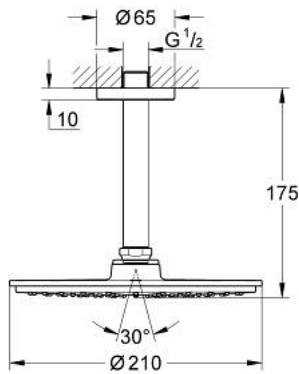

## 26 063 000 RAINSHOWER COSMOPOLITAN 210 HEAD SHOWER SET CEILING 142 MM, 1 SPRAY

### PRODUCT DESCRIPTION

- Colour: chrome
- consisting of:
  - head shower Rainshower Cosmopolitan 210 (28 373)
  - material: metal
  - spray pattern: Rain
  - maximum flow rate (at 3 bar): 8.5 l/min
- Rainshower shower arm ceiling 142 mm (28 724)
- GROHE DreamSpray - perfect spray pattern
- GROHE LongLife finish
- GROHE SpeedClean - effortless limescale removal
- starting at 0.5 bar flow pressure

26 063 000 **RAINSHOWER COSMOPOLITAN 210 HEAD SHOWER SET CEILING 142 MM, 1  
SPRAY**

**SPARE PARTS**, november 2012 – now

1: Escutcheon (Spare part-nr. 11741000)

2: Spare part set (Spare part-nr. 48185000)