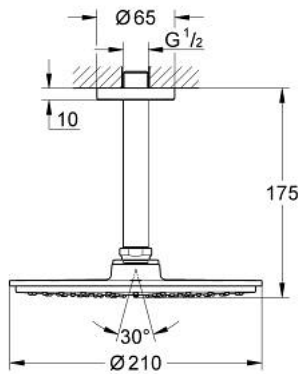

26 063 000 RAINSHOWER COSMOPOLITAN 210 HEAD SHOWER SET CEILING 142 MM, 1 SPRAY

PRODUCT DESCRIPTION

- Colour: chrome
- consisting of:
 - head shower Rainshower Cosmopolitan 210 (28 373)
 - material: metal
 - spray pattern: Rain
 - maximum flow rate (at 3 bar): 8.5 l/min
- Rainshower shower arm ceiling 142 mm (28 724)
- GROHE EcoJoy - Less water, perfect flow
- GROHE DreamSpray - perfect spray pattern
- GROHE LongLife finish
- GROHE SpeedClean - effortless limescale removal
- starting at 0.5 bar flow pressure

26 063 000 **RAINSHOWER COSMOPOLITAN 210 HEAD SHOWER SET CEILING 142 MM, 1
SPRAY**

SPARE PARTS, november 2012 – now

1: Escutcheon (Spare part-nr. 11741000)

2: Spare part set (Spare part-nr. 48185000)