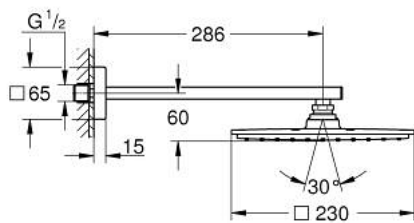

26 064 000 RAINSHOWER ALLURE 230 HEAD SHOWER SET 286 MM, 1 SPRAY

PRODUCT DESCRIPTION

- Colour: chrome
- consisting of:
 - head shower Rainshower Allure 230 (27 480 000)
 - material: metal
 -
 - shower arm Rainshower 286 mm (27 709)
- GROHE EcoJoy 9.5 l/min flow limiter
- GROHE DreamSpray - perfect spray pattern
- GROHE LongLife finish
- GROHE SpeedClean - effortless limescale removal
- suitable for instantaneous heater
- min. recommended pressure 1.0 bar

26 064 000 **RAINSHOWER ALLURE 230 HEAD SHOWER SET 286 MM, 1 SPRAY**

SPARE PARTS, november 2012 – now

1: Spare part set (Spare part-nr. 45933000)