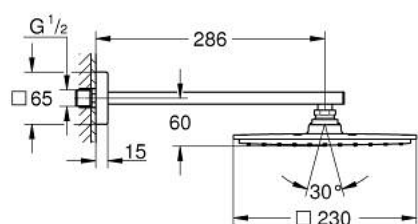

## 26 064 000 RAINSHOWER ALLURE 230 HEAD SHOWER SET 286 MM, 1 SPRAY

### PRODUCT DESCRIPTION

- Colour: chrome
- consisting of:
  - head shower Rainshower Allure 230 (27 480 000)
  - material: metal
  - 
  - shower arm Rainshower 286 mm (27 709)
- 9.5 l/min flow limiter
- GROHE DreamSpray - perfect spray pattern
- GROHE LongLife finish
- GROHE SpeedClean - effortless limescale removal
- suitable for instantaneous heater
- min. recommended pressure 1.0 bar

26 064 000 **RAINSHOWER ALLURE 230 HEAD SHOWER SET 286 MM, 1 SPRAY**

**SPARE PARTS**, november 2012 – now

1: Spare part set (Spare part-nr. 45933000)