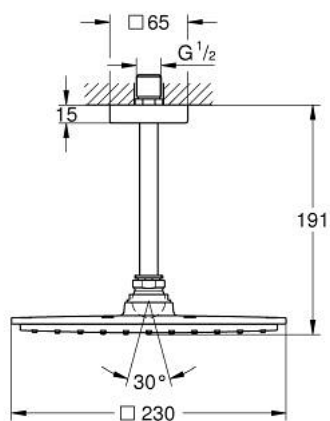

26 065 000 RAINSHOWER ALLURE 230 HEAD SHOWER SET CEILING 154 MM, 1 SPRAY

PRODUCT DESCRIPTION

- Colour: chrome
- consisting of:
 - head shower Rainshower Allure 230 (27 480 000)
 - material: metal
 -
 - shower arm Rainshower ceiling 154 mm (27 711)
- 9.5 l/min flow limiter
- GROHE DreamSpray - perfect spray pattern
- GROHE LongLife finish
- GROHE SpeedClean - effortless limescale removal
- suitable for instantaneous heater
- min. recommended pressure 1.0 bar

26 065 000 **RAINSHOWER ALLURE 230 HEAD SHOWER SET CEILING 154 MM, 1 SPRAY**

SPARE PARTS, november 2012 – now

1: Spare part set (Spare part-nr. 45933000)