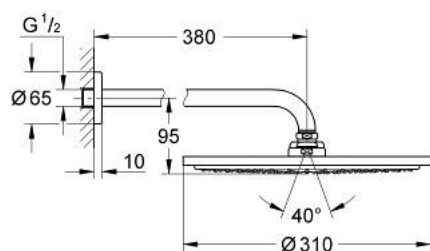

26 066 AL0 RAINSHOWER COSMOPOLITAN 310 HEAD SHOWER SET 380 MM, 1 SPRAY

PRODUCT DESCRIPTION

- Colour: brushed hard graphite
- consisting of:
 - head shower Rainshower Cosmopolitan 310
 - material: metal
 - spray pattern: Rain
 - maximum flow rate (at 3 bar): 8 l/min
 - shower arm Rainshower 380 mm
- GROHE EcoJoy - Less water, perfect flow
- GROHE DreamSpray - perfect spray pattern
- GROHE LongLife finish
- GROHE SpeedClean - effortless limescale removal
- suitable for instantaneous heater
- min. recommended pressure 1.0 bar

26 066 AL0 **RAINSHOWER COSMOPOLITAN 310 HEAD SHOWER SET 380 MM, 1 SPRAY**

SPARE PARTS, november 2016 – now

1: Escutcheon (Spare part-nr. 11741AL0)

2: Spare part set (Spare part-nr. 45933000)