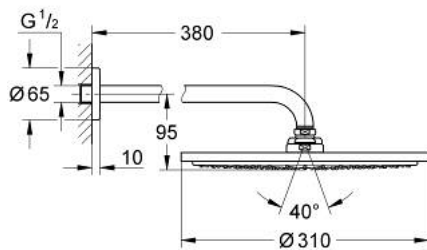

## 26 066 DAF RAINSHOWER COSMOPOLITAN 310 HEAD SHOWER SET 380 MM, 1 SPRAY

### PRODUCT DESCRIPTION

- Colour: warm sunset
- consisting of:
  - head shower Rainshower Cosmopolitan 310
  - material: metal
  - 
  - shower arm Rainshower 380 mm (28 361)
- 7.6 l/min flow limiter
- GROHE DreamSpray - perfect spray pattern
- GROHE LongLife finish
- GROHE SpeedClean - effortless limescale removal
- suitable for instantaneous heater
- min. recommended pressure 1.0 bar