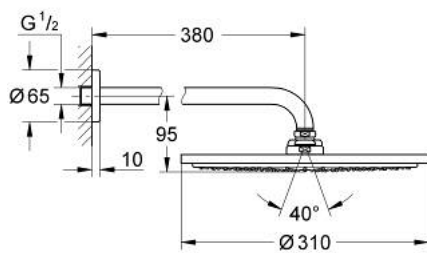

## 26 066 DL0 RAINSHOWER COSMOPOLITAN 310 HEAD SHOWER SET 380 MM, 1 SPRAY

### PRODUCT DESCRIPTION

- Colour: brushed warm sunset
- consisting of:
  - head shower Rainshower Cosmopolitan 310
  - material: metal
  - spray pattern: Rain
  - maximum flow rate (at 3 bar): 8 l/min
  - shower arm Rainshower 380 mm
- GROHE EcoJoy - Less water, perfect flow
- GROHE DreamSpray - perfect spray pattern
- GROHE LongLife finish
- GROHE SpeedClean - effortless limescale removal
- suitable for instantaneous heater
- min. recommended pressure 1.0 bar

## 26 066 DL0 RAINSHOWER COSMOPOLITAN 310 HEAD SHOWER SET 380 MM, 1 SPRAY

**SPARE PARTS**, november 2016 – now

1: escutcheon (Spare part-nr. 11741DL0)

2: Spare part set (Spare part-nr. 45933000)