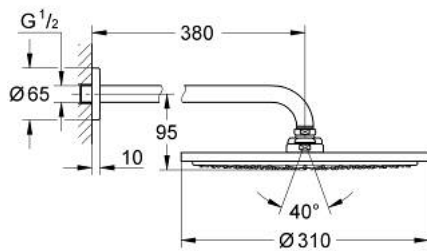

26 066 GL0 RAINSHOWER COSMOPOLITAN 310 HEAD SHOWER SET 380 MM, 1 SPRAY

PRODUCT DESCRIPTION

- Colour: cool sunrise
- consisting of:
 - head shower Rainshower Cosmopolitan 310
- material: metal
- spray pattern: Rain
- maximum flow rate (at 3 bar): 8 l/min
- shower arm Rainshower 380 mm
- GROHE EcoJoy - Less water, perfect flow
- GROHE DreamSpray - perfect spray pattern
- GROHE LongLife finish
- GROHE SpeedClean - effortless limescale removal
- suitable for instantaneous heater
- min. recommended pressure 1.0 bar

26 066 GL0 **RAINSHOWER COSMOPOLITAN 310 HEAD SHOWER SET 380 MM, 1 SPRAY**

SPARE PARTS, november 2016 – now

1: escutcheon (Spare part-nr. 11741GL0)

2: Spare part set (Spare part-nr. 45933000)