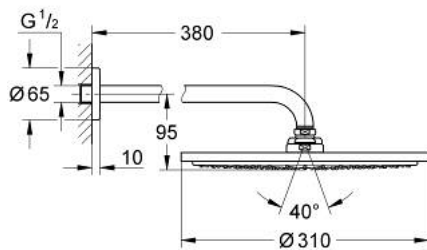

## 26 066 GLF RAINSHOWER COSMOPOLITAN 310 HEAD SHOWER SET 380 MM, 1 SPRAY

### PRODUCT DESCRIPTION

- Colour: cool sunrise
- consisting of:
  - head shower Rainshower Cosmopolitan 310
  - material: metal
  - 
  - shower arm Rainshower 380 mm (28 361)
- 7.6 l/min flow limiter
- GROHE DreamSpray - perfect spray pattern
- GROHE LongLife finish
- GROHE SpeedClean - effortless limescale removal
- suitable for instantaneous heater
- min. recommended pressure 1.0 bar