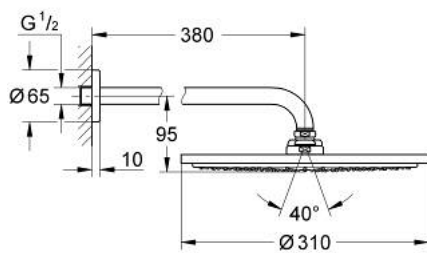

## 26 066 GN0 RAINSHOWER COSMOPOLITAN 310 HEAD SHOWER SET 380 MM, 1 SPRAY

### PRODUCT DESCRIPTION

- Colour: brushed cool sunrise
- consisting of:
  - head shower Rainshower Cosmopolitan 310
  - material: metal
  - spray pattern: Rain
  - maximum flow rate (at 3 bar): 8 l/min
  - shower arm Rainshower 380 mm
- GROHE EcoJoy - Less water, perfect flow
- GROHE DreamSpray - perfect spray pattern
- GROHE LongLife finish
- GROHE SpeedClean - effortless limescale removal
- suitable for instantaneous heater
- min. recommended pressure 1.0 bar

26 066 GN0 **RAINSHOWER COSMOPOLITAN 310 HEAD SHOWER SET 380 MM, 1 SPRAY**

**SPARE PARTS**, november 2016 – now

1: escutcheon (Spare part-nr. 11741GN0)

2: Spare part set (Spare part-nr. 45933000)