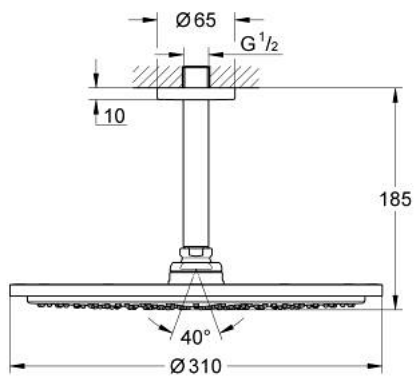

## 26 067 000 RAINSHOWER COSMOPOLITAN 310 HEAD SHOWER SET CEILING 142 MM, 1 SPRAY

### PRODUCT DESCRIPTION

- Colour: chrome
- consisting of:
  - head shower Rainshower Cosmopolitan 310 (27 478)
  - material: metal
  - spray pattern: Rain
- maximum flow rate (at 3 bar): 8 l/min
- Rainshower shower arm ceiling 142 mm (28 724)
- GROHE EcoJoy - Less water, perfect flow
- GROHE DreamSpray - perfect spray pattern
- GROHE LongLife finish
- GROHE SpeedClean - effortless limescale removal
- suitable for instantaneous heater
- min. recommended pressure 1.0 bar

26 067 000 **RAINSHOWER COSMOPOLITAN 310 HEAD SHOWER SET CEILING 142 MM, 1  
SPRAY**

**SPARE PARTS**, november 2012 – now

1: Escutcheon (Spare part-nr. 11741000)

2: Spare part set (Spare part-nr. 45933000)