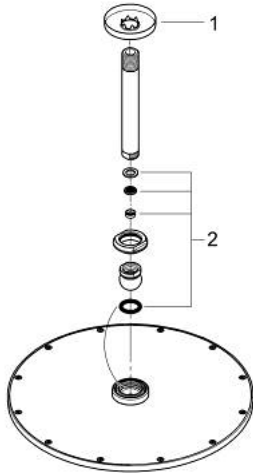

26 067 A00 RAINSHOWER COSMOPOLITAN 310 HEAD SHOWER SET CEILING 142 MM, 1 SPRAY

PRODUCT DESCRIPTION

- Colour: hard graphite
- consisting of:
 - head shower Rainshower Cosmopolitan 310
- material: metal
- spray pattern: Rain
- maximum flow rate (at 3 bar): 8 l/min
- Rainshower shower arm ceiling 142 mm
- GROHE EcoJoy - Less water, perfect flow
- GROHE DreamSpray - perfect spray pattern
- GROHE LongLife finish
- GROHE SpeedClean - effortless limescale removal
- suitable for instantaneous heater
- min. recommended pressure 1.0 bar

26 067 A00 **RAINSHOWER COSMOPOLITAN 310 HEAD SHOWER SET CEILING 142 MM, 1
SPRAY**

SPARE PARTS, november 2016 – now

1: escutcheon (Spare part-nr. 11741A00)

2: Spare part set (Spare part-nr. 45933000)