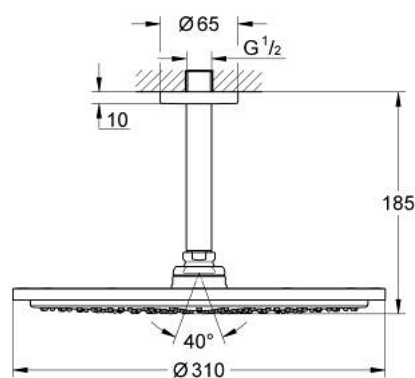

26 067 AL0 RAINSHOWER COSMOPOLITAN 310 HEAD SHOWER SET CEILING 142 MM, 1 SPRAY

PRODUCT DESCRIPTION

- Colour: brushed hard graphite
- consisting of:
 - head shower Rainshower Cosmopolitan 310
 - material: metal
 - spray pattern: Rain
- maximum flow rate (at 3 bar): 8 l/min
- Rainshower shower arm ceiling 142 mm
- GROHE EcoJoy - Less water, perfect flow
- GROHE DreamSpray - perfect spray pattern
- GROHE LongLife finish
- GROHE SpeedClean - effortless limescale removal
- suitable for instantaneous heater
- min. recommended pressure 1.0 bar

26 067 AL0 RAINSHOWER COSMOPOLITAN 310 HEAD SHOWER SET CEILING 142 MM, 1
SPRAY

SPARE PARTS, november 2016 – now

1: Escutcheon (Spare part-nr. 11741AL0)

2: Spare part set (Spare part-nr. 45933000)