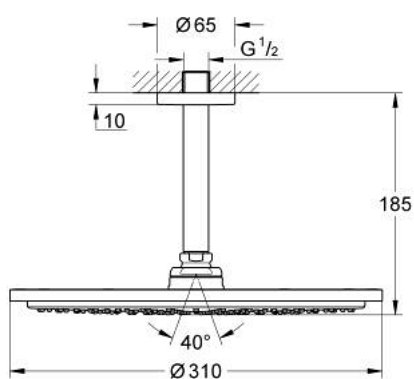

26 067 DA0 RAINSHOWER COSMOPOLITAN 310 HEAD SHOWER SET CEILING 142 MM, 1 SPRAY

PRODUCT DESCRIPTION

- Colour: warm sunset
- consisting of:
 - head shower Rainshower Cosmopolitan 310
- material: metal
- spray pattern: Rain
- maximum flow rate (at 3 bar): 8 l/min
- Rainshower shower arm ceiling 142 mm
- GROHE EcoJoy - Less water, perfect flow
- GROHE DreamSpray - perfect spray pattern
- GROHE LongLife finish
- GROHE SpeedClean - effortless limescale removal
- suitable for instantaneous heater
- min. recommended pressure 1.0 bar

26 067 DA0 **RAINSHOWER COSMOPOLITAN 310 HEAD SHOWER SET CEILING 142 MM, 1
SPRAY**

SPARE PARTS, november 2016 – now

1: escutcheon (Spare part-nr. 11741DA0)

2: Spare part set (Spare part-nr. 45933000)