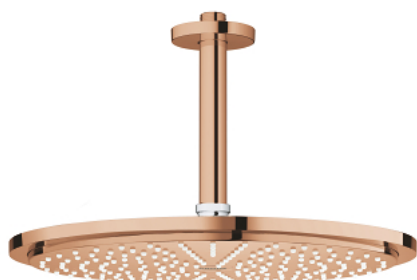

26 067 DA0 RAINSHOWER COSMOPOLITAN 310 HEAD SHOWER SET CEILING 142 MM, 1 SPRAY

PRODUCT DESCRIPTION

- Colour: warm sunset
- consisting of:
 - head shower Rainshower Cosmopolitan 310
- material: metal
- spray pattern: Rain
- maximum flow rate (at 3 bar): 8 l/min
- Rainshower shower arm ceiling 142 mm
- GROHE EcoJoy - Less water, perfect flow
- GROHE DreamSpray - perfect spray pattern
- GROHE LongLife finish
- GROHE SpeedClean - effortless limescale removal
- suitable for instantaneous heater
- min. recommended pressure 1.0 bar

26 067 DA0 **RAINSHOWER COSMOPOLITAN 310 HEAD SHOWER SET CEILING 142 MM, 1
SPRAY**

SPARE PARTS, november 2016 – now

1: escutcheon (Spare part-nr. 11741DA0)

2: Spare part set (Spare part-nr. 45933000)