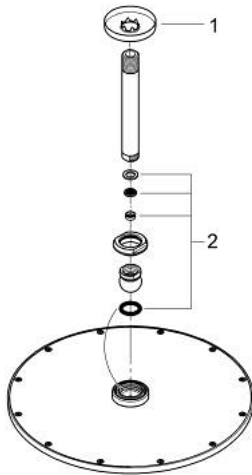

26 067 DA0 RAINSHOWER COSMOPOLITAN 310 HEAD SHOWER SET CEILING 142 MM, 1 SPRAY

PRODUCT DESCRIPTION

- Colour: warm sunset
- consisting of:
 - head shower Rainshower Cosmopolitan 310
- material: metal
- spray pattern: Rain
- maximum flow rate (at 3 bar): 8 l/min
- Rainshower shower arm ceiling 142 mm
- GROHE EcoJoy - Less water, perfect flow
- GROHE DreamSpray - perfect spray pattern
- GROHE LongLife finish
- GROHE SpeedClean - effortless limescale removal
- suitable for instantaneous heater
- min. recommended pressure 1.0 bar

26 067 DA0 **RAINSHOWER COSMOPOLITAN 310 HEAD SHOWER SET CEILING 142 MM, 1
SPRAY**

SPARE PARTS, november 2016 – now

1: escutcheon (Spare part-nr. 11741DA0)

2: Spare part set (Spare part-nr. 45933000)