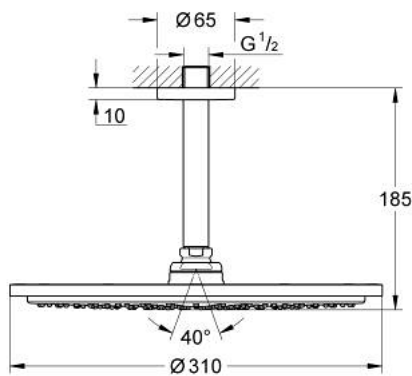

26 067 DC0 RAINSHOWER COSMOPOLITAN 310 HEAD SHOWER SET CEILING 142 MM, 1 SPRAY

PRODUCT DESCRIPTION

- Colour: supersteel
- consisting of:
 - head shower Rainshower Cosmopolitan 310
- material: metal
- spray pattern: Rain
- maximum flow rate (at 3 bar): 8 l/min
- Rainshower shower arm ceiling 142 mm
- GROHE EcoJoy - Less water, perfect flow
- GROHE DreamSpray - perfect spray pattern
- GROHE LongLife finish
- GROHE SpeedClean - effortless limescale removal
- suitable for instantaneous heater
- min. recommended pressure 1.0 bar

26 067 DC0 **RAINSHOWER COSMOPOLITAN 310 HEAD SHOWER SET CEILING 142 MM, 1
SPRAY**

SPARE PARTS, januar 2016 – now

1: Escutcheon (Spare part-nr. 11741DC0)

2: Spare part set (Spare part-nr. 45933000)