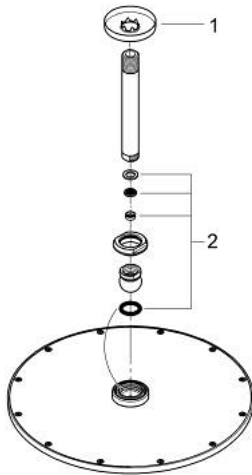

26 067 DC0 RAINSHOWER COSMOPOLITAN 310 HEAD SHOWER SET CEILING 142 MM, 1 SPRAY

PRODUCT DESCRIPTION

- Colour: supersteel
- consisting of:
 - head shower Rainshower Cosmopolitan 310
- material: metal
- spray pattern: Rain
- maximum flow rate (at 3 bar): 8 l/min
- Rainshower shower arm ceiling 142 mm
- GROHE EcoJoy - Less water, perfect flow
- GROHE DreamSpray - perfect spray pattern
- GROHE LongLife finish
- GROHE SpeedClean - effortless limescale removal
- suitable for instantaneous heater
- min. recommended pressure 1.0 bar

26 067 DC0 **RAINSHOWER COSMOPOLITAN 310 HEAD SHOWER SET CEILING 142 MM, 1
SPRAY**

SPARE PARTS, januar 2016 – now

1: Escutcheon (Spare part-nr. 11741DC0)

2: Spare part set (Spare part-nr. 45933000)