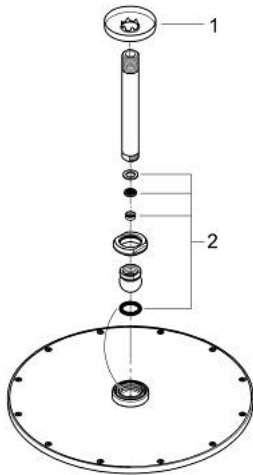

26 067 DL0 RAINSHOWER COSMOPOLITAN 310 HEAD SHOWER SET CEILING 142 MM, 1 SPRAY

PRODUCT DESCRIPTION

- Colour: brushed warm sunset
- consisting of:
 - head shower Rainshower Cosmopolitan 310
- material: metal
- spray pattern: Rain
- maximum flow rate (at 3 bar): 8 l/min
- Rainshower shower arm ceiling 142 mm
- GROHE DreamSpray - perfect spray pattern
- GROHE LongLife finish
- GROHE SpeedClean - effortless limescale removal
- suitable for instantaneous heater
- min. recommended pressure 1.0 bar

26 067 DL0 **RAINSHOWER COSMOPOLITAN 310 HEAD SHOWER SET CEILING 142 MM, 1
SPRAY**

SPARE PARTS, november 2016 – now

1: escutcheon (Spare part-nr. 11741DL0)

2: Spare part set (Spare part-nr. 45933000)