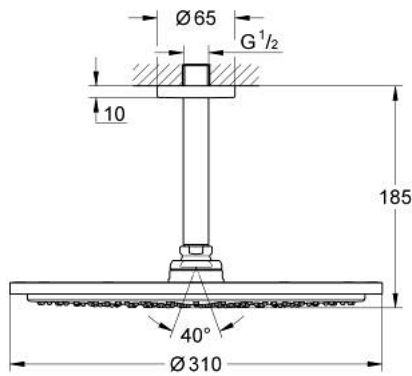

26 067 DL0 RAINSHOWER COSMOPOLITAN 310 HEAD SHOWER SET CEILING 142 MM, 1 SPRAY

PRODUCT DESCRIPTION

- Colour: brushed warm sunset
- consisting of:
 - head shower Rainshower Cosmopolitan 310
- material: metal
- spray pattern: Rain
- maximum flow rate (at 3 bar): 8 l/min
- Rainshower shower arm ceiling 142 mm
- GROHE DreamSpray - perfect spray pattern
- GROHE LongLife finish
- GROHE SpeedClean - effortless limescale removal
- suitable for instantaneous heater
- min. recommended pressure 1.0 bar

26 067 DL0 **RAINSHOWER COSMOPOLITAN 310 HEAD SHOWER SET CEILING 142 MM, 1
SPRAY**

SPARE PARTS, november 2016 – now

1: escutcheon (Spare part-nr. 11741DL0)

2: Spare part set (Spare part-nr. 45933000)