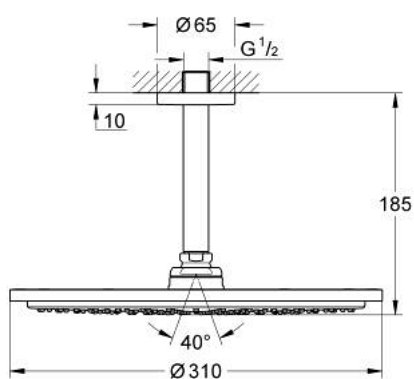

26 067 GL0 RAINSHOWER COSMOPOLITAN 310 HEAD SHOWER SET CEILING 142 MM, 1 SPRAY

PRODUCT DESCRIPTION

- Colour: cool sunrise
- consisting of:
 - head shower Rainshower Cosmopolitan 310
 - material: metal
 - spray pattern: Rain
- maximum flow rate (at 3 bar): 8 l/min
- Rainshower shower arm ceiling 142 mm
- GROHE EcoJoy - Less water, perfect flow
- GROHE DreamSpray - perfect spray pattern
- GROHE LongLife finish
- GROHE SpeedClean - effortless limescale removal
- suitable for instantaneous heater
- min. recommended pressure 1.0 bar

26 067 GL0 RAINSHOWER COSMOPOLITAN 310 HEAD SHOWER SET CEILING 142 MM, 1
SPRAY

SPARE PARTS, november 2016 – now

1: escutcheon (Spare part-nr. 11741GL0)

2: Spare part set (Spare part-nr. 45933000)