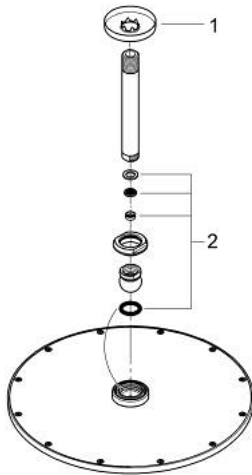

26 067 GN0 RAINSHOWER COSMOPOLITAN 310 HEAD SHOWER SET CEILING 142 MM, 1 SPRAY

PRODUCT DESCRIPTION

- Colour: brushed cool sunrise
- consisting of:
 - head shower Rainshower Cosmopolitan 310
 - material: metal
 - spray pattern: Rain
- maximum flow rate (at 3 bar): 8 l/min
- Rainshower shower arm ceiling 142 mm
- GROHE EcoJoy - Less water, perfect flow
- GROHE DreamSpray - perfect spray pattern
- GROHE LongLife finish
- GROHE SpeedClean - effortless limescale removal
- suitable for instantaneous heater
- min. recommended pressure 1.0 bar

26 067 GN0 **RAINSHOWER COSMOPOLITAN 310 HEAD SHOWER SET CEILING 142 MM, 1
SPRAY**

SPARE PARTS, november 2016 – now

1: escutcheon (Spare part-nr. 11741GN0)

2: Spare part set (Spare part-nr. 45933000)