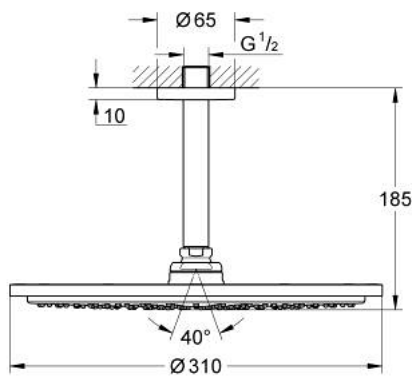

26 067 GN0 RAINSHOWER COSMOPOLITAN 310 HEAD SHOWER SET CEILING 142 MM, 1 SPRAY

PRODUCT DESCRIPTION

- Colour: brushed cool sunrise
- consisting of:
 - head shower Rainshower Cosmopolitan 310
 - material: metal
 - spray pattern: Rain
- maximum flow rate (at 3 bar): 8 l/min
- Rainshower shower arm ceiling 142 mm
- GROHE EcoJoy - Less water, perfect flow
- GROHE DreamSpray - perfect spray pattern
- GROHE LongLife finish
- GROHE SpeedClean - effortless limescale removal
- suitable for instantaneous heater
- min. recommended pressure 1.0 bar

26 067 GN0 **RAINSHOWER COSMOPOLITAN 310 HEAD SHOWER SET CEILING 142 MM, 1
SPRAY**

SPARE PARTS, november 2016 – now

1: escutcheon (Spare part-nr. 11741GN0)

2: Spare part set (Spare part-nr. 45933000)