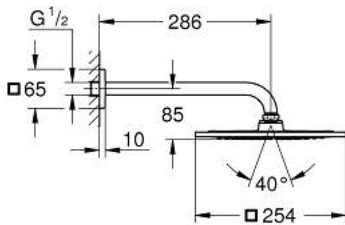

26 070 000 RAINSHOWER F-SERIES 10" 254 X 254 HEAD SHOWER SET 275 MM, 1 SPRAY

PRODUCT DESCRIPTION

- Colour: chrome
- consisting of:
 - head shower Rainshower F-Series 254 (27 285)
 - material: metal
 -
 - shower arm Rainshower 286 mm (27 488)
- 9.5 l/min flow limiter
- GROHE DreamSpray - perfect spray pattern
- GROHE LongLife finish
- GROHE SpeedClean - effortless limescale removal
- suitable for instantaneous heater
- min. recommended pressure 1.0 bar

26 070 000 **RAINSHOWER F-SERIES 10" 254 X 254 HEAD SHOWER SET 275 MM, 1 SPRAY**

SPARE PARTS, november 2012 – now

1: Escutcheon (Spare part-nr. 48118000)

2: Spare part set (Spare part-nr. 45933000)