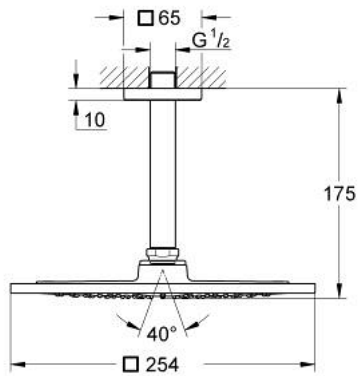

26 071 000 **RAINSHOWER F-SERIES 10" HEAD SHOWER SET CEILING 142 MM, 1 SPRAY**

**PRODUCT DESCRIPTION**

- Colour: chrome
- consisting of:
  - head shower Rainshower F-Series 254 (27 285)
  - material: metal
  - 
  - Rainshower shower arm ceiling 142 mm (27 485)
- 9.5 l/min flow limiter
- GROHE DreamSpray - perfect spray pattern
- GROHE LongLife finish
- GROHE SpeedClean - effortless limescale removal
- suitable for instantaneous heater
- min. recommended pressure 1.0 bar

26 071 000 **RAINSHOWER F-SERIES 10" HEAD SHOWER SET CEILING 142 MM, 1 SPRAY**

**SPARE PARTS**, november 2012 – now

1: Escutcheon (Spare part-nr. 48118000)

2: Spare part set (Spare part-nr. 45933000)