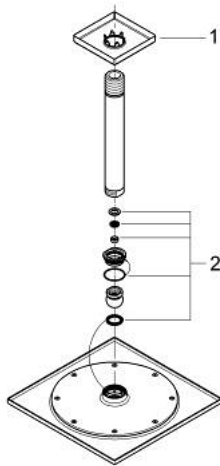

26 071 000 **RAINSHOWER F-SERIES 10" HEAD SHOWER SET CEILING 142 MM, 1 SPRAY**

**PRODUCT DESCRIPTION**

- Colour: chrome
- consisting of:
  - head shower Rainshower F-Series 254 (27 285)
  - material: metal
  - 
  - Rainshower shower arm ceiling 142 mm (27 485)
- 9.5 l/min flow limiter
- GROHE DreamSpray - perfect spray pattern
- GROHE LongLife finish
- GROHE SpeedClean - effortless limescale removal
- suitable for instantaneous heater
- min. recommended pressure 1.0 bar

26 071 000 **RAINSHOWER F-SERIES 10" HEAD SHOWER SET CEILING 142 MM, 1 SPRAY**

**SPARE PARTS**, november 2012 – now

1: Escutcheon (Spare part-nr. 48118000)

2: Spare part set (Spare part-nr. 45933000)