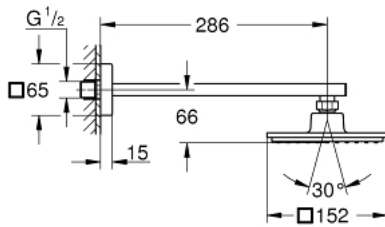

26 073 000 **EUPHORIA CUBE 150 HEAD SHOWER SET 286 MM, 1 SPRAY**

PRODUCT DESCRIPTION

- Colour: chrome
- consisting of:
 - head shower Euphoria Cube 150 (27 705)
 - spray pattern: Rain
 - maximum flow rate (at 3 bar): 8 l/min
 - shower arm Rainshower 286 mm (27 709)
- GROHE EcoJoy - Less water, perfect flow
- GROHE DreamSpray - perfect spray pattern
- GROHE LongLife finish
- GROHE SpeedClean - effortless limescale removal
- Inner WaterGuide - inner insulation for surface protection
- suitable for instantaneous heater
- min. recommended pressure 1.0 bar

26 073 000 **EUPHORIA CUBE 150 HEAD SHOWER SET 286 MM, 1 SPRAY**

SPARE PARTS, november 2012 – now

1: Fibre seal Ø 18,5 x Ø 12 x 2 (Spare part-nr. 0138900M)

2: Dirt strainer (Spare part-nr. 0676800M)